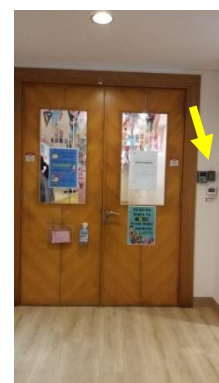

Welcome to Barker Road Methodist Church Kindergarten!